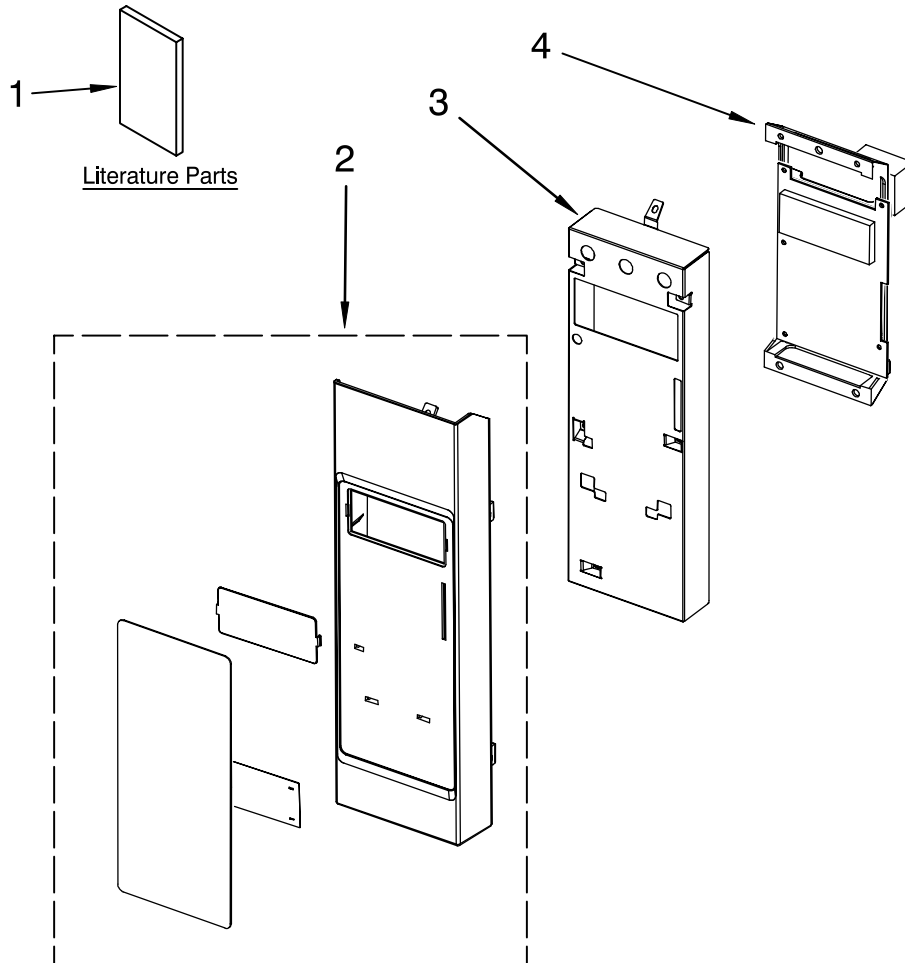

CONTROL PANEL PARTS

For Models: MMV6180WW0, MMV6180WB0, MMV6180WS0
(White) (Black) (Stainless)

Microwave Oven/Hood
1.8 Cu. Ft.

Illus. No.	Part No.	DESCRIPTION
1		Literature
	W10208076	U & C Guide
	W10249229	Tech Sheet, Slim
	W10217359	Inst, Operating
	W10238252	Install, Instruct.
2		Panel Asy, Control
		Includes Lens and Membrane Switch
	W10259223	White
	W10259222	Black
	W10259226	Stainless
3	W10245199	Bracket, Control
4	W10259219	Microcomputer

FOR ORDERING INFORMATION REFER TO PARTS PRICE LIST

DOOR PARTS

For Models: MMV6180WW0, MMV6180WB0, MMV6180WS0
 (White) (Black) (Stainless)

Illus. No.	Part No.	DESCRIPTION
1		COMPLETE DOOR
	W10259238	White
	W10259236	Black
	W10259240	Stainless
2		Handle
	W10259244	White
	W10259243	Black
	W10259246	Stainless
3	W10138802	Screw